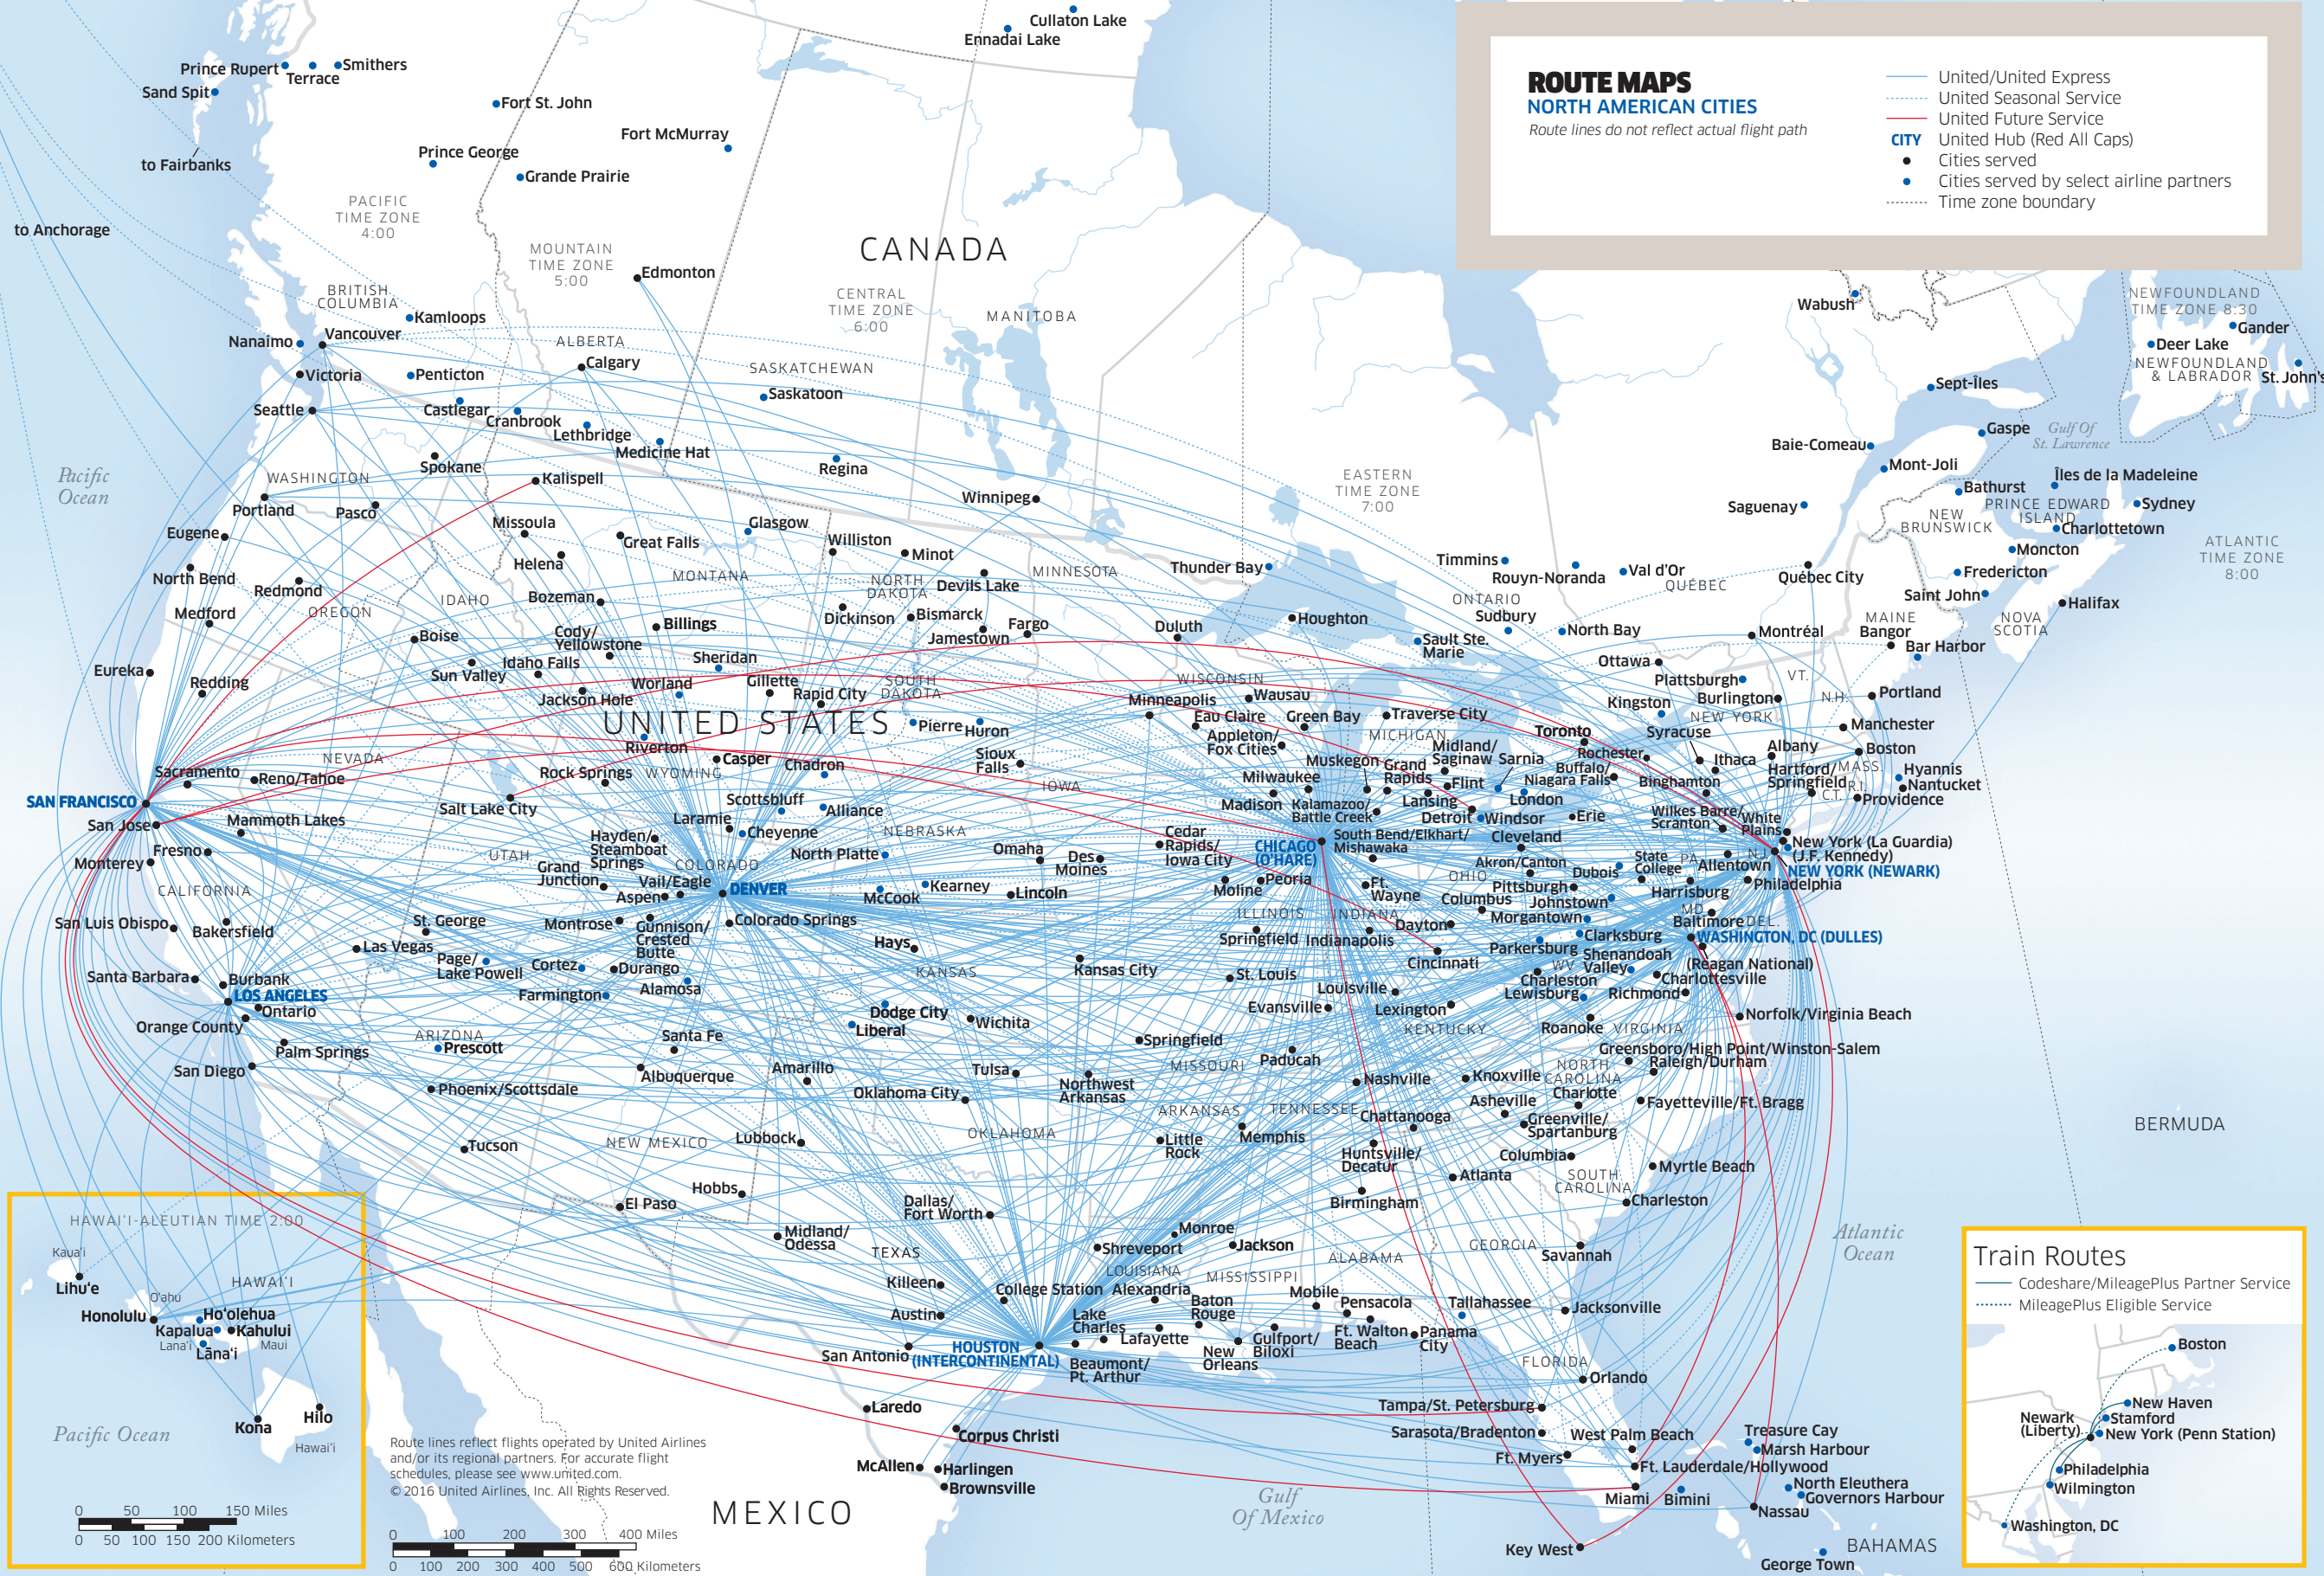

ROUTE MAPS NORTH AMERICAN CITIES

Route lines do not reflect actual flight path

- United/United Express
- United Seasonal Service
- United Future Service
- CITY**
- Cities served
- Cities served by select airline partners
- Time zone boundary

Route lines reflect flights operated by United Airlines and/or its regional partners. For accurate flight schedules, please see www.united.com.
© 2016 United Airlines, Inc. All Rights Reserved.